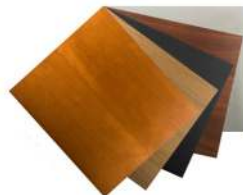

2-shelf-kit design

8-shelf-kit design

Hybrid Wood building blocks: The Shelf-kit (shelves and extrusion) and corner pillars

Corner pillars in black oak, walnut, oak and cherry

Shelves in concrete, walnut, black oak, oak and cherry

Extrusion in silver or black aluminum

Four different pillar lengths

Hybrid Wood options and accessories

Sideboard in black oak, oak, walnut or cherry

Isolation system for top shelf

Top lid in oak, walnut, black oak and cherry